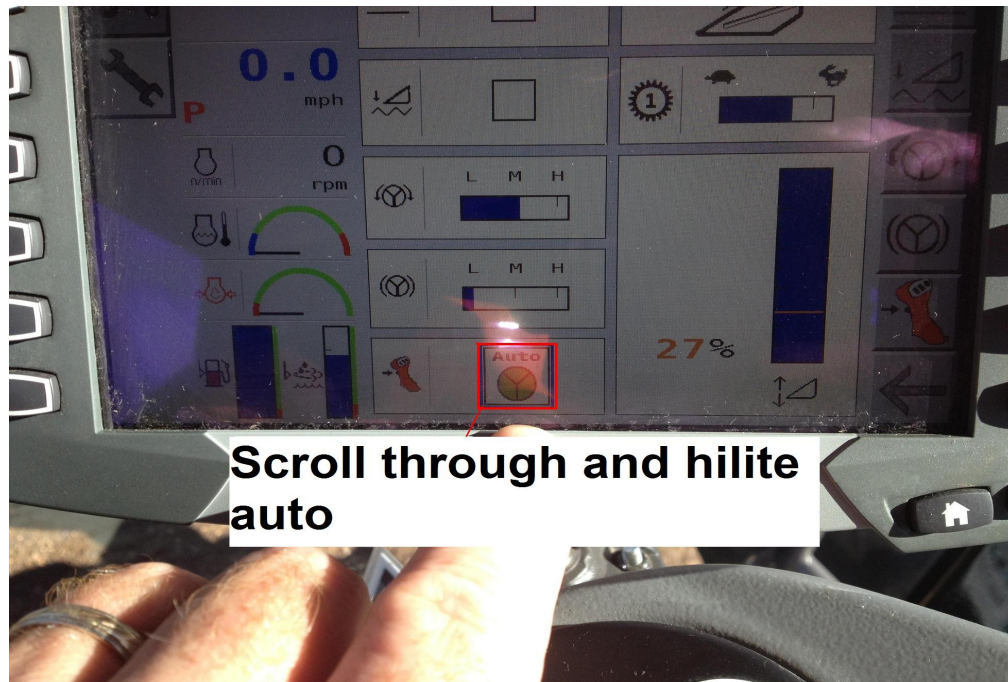

WR97XX Windrowers

Turning on autosteer engage switch on joystick

Important Note: Header must be engaged for joystick auto steer engage to work