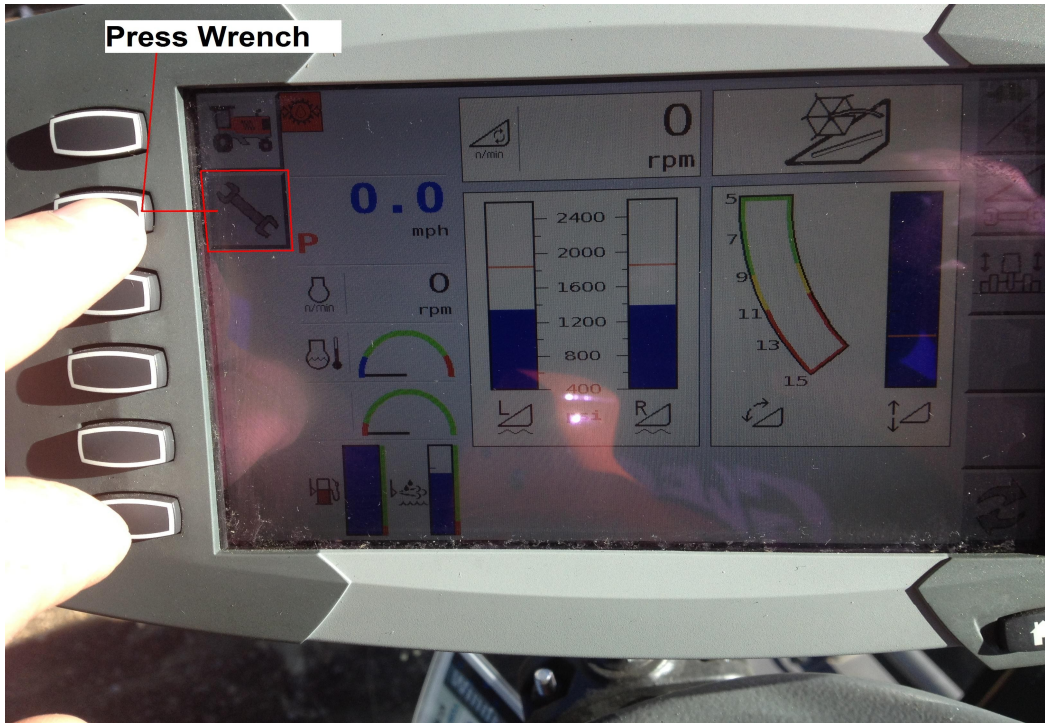

WR97XX Windrowers

Turning on autosteer engage switch on joystick

Important Note: Header must be engaged for joystick auto steer engage to work