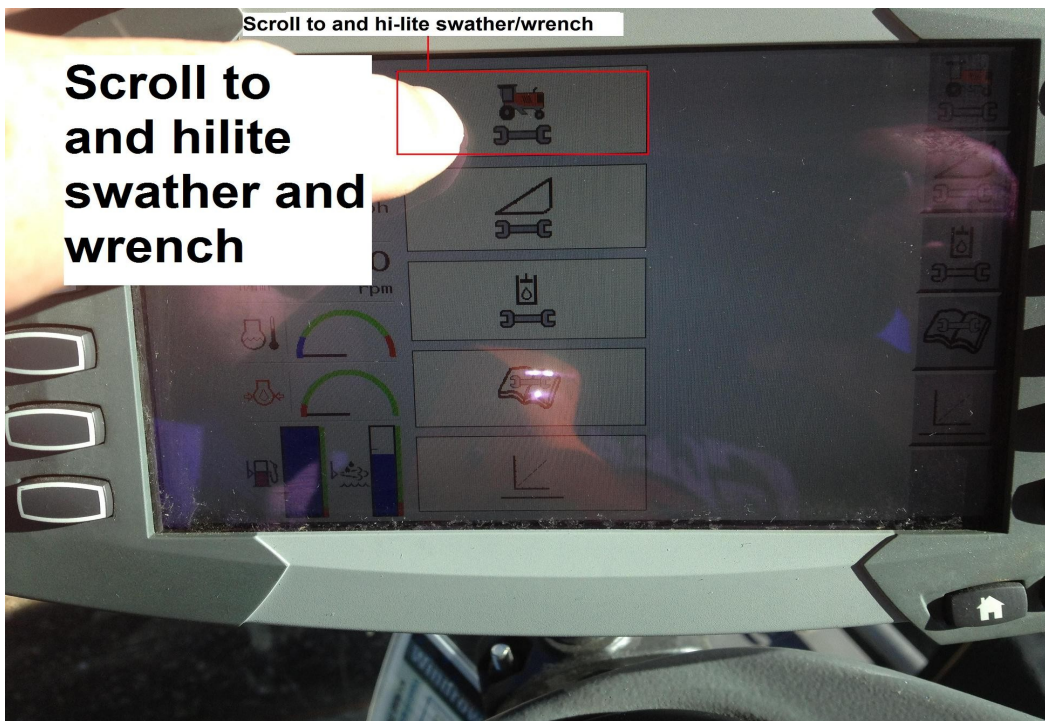

WR97XX Windrowers

Turning on autosteer engage switch on joystick

Important Note: Header must be engaged for joystick auto steer engage to work